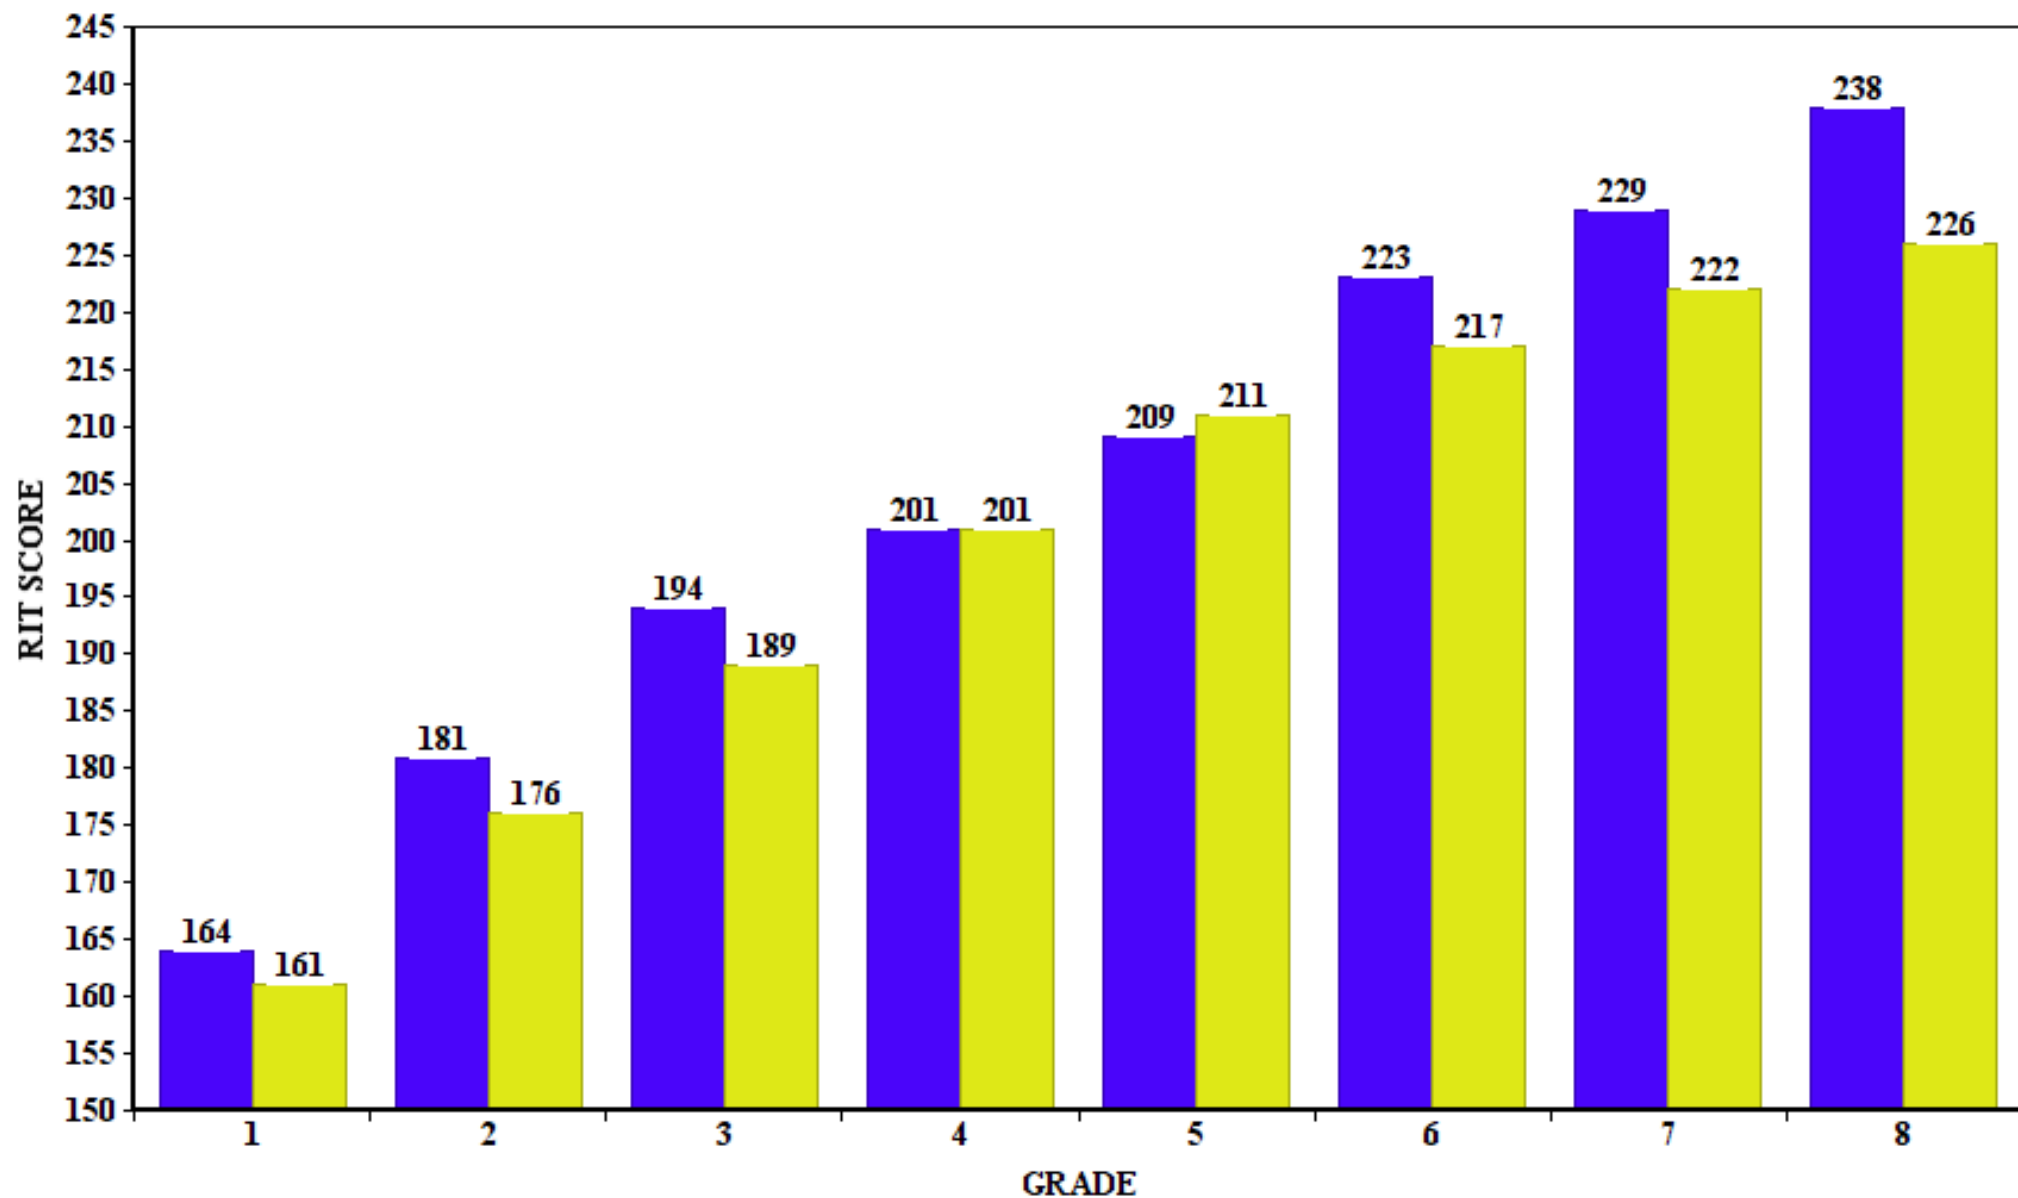

Epiphany Catholic School 2018 - 2019 Fall NWEA MAP Scores: MATH

■ Epiphany MATH RIT* ■ National RIT

*A RIT Score measures a student's growth over time.

Epiphany Catholic School 2018 - 2019 Fall NWEA MAP Scores: READING

■ Epiphany READING RIT+ ■ National RIT

*A RIT Score measures a student's growth over time.

Epiphany Catholic School 2018 - 2019 Fall NWEA MAP Scores: LANGUAGE USAGE

■ Epiphany LANGUAGE USAGE RIT* ■ National RIT

*A RIT Score measures a student's growth over time.