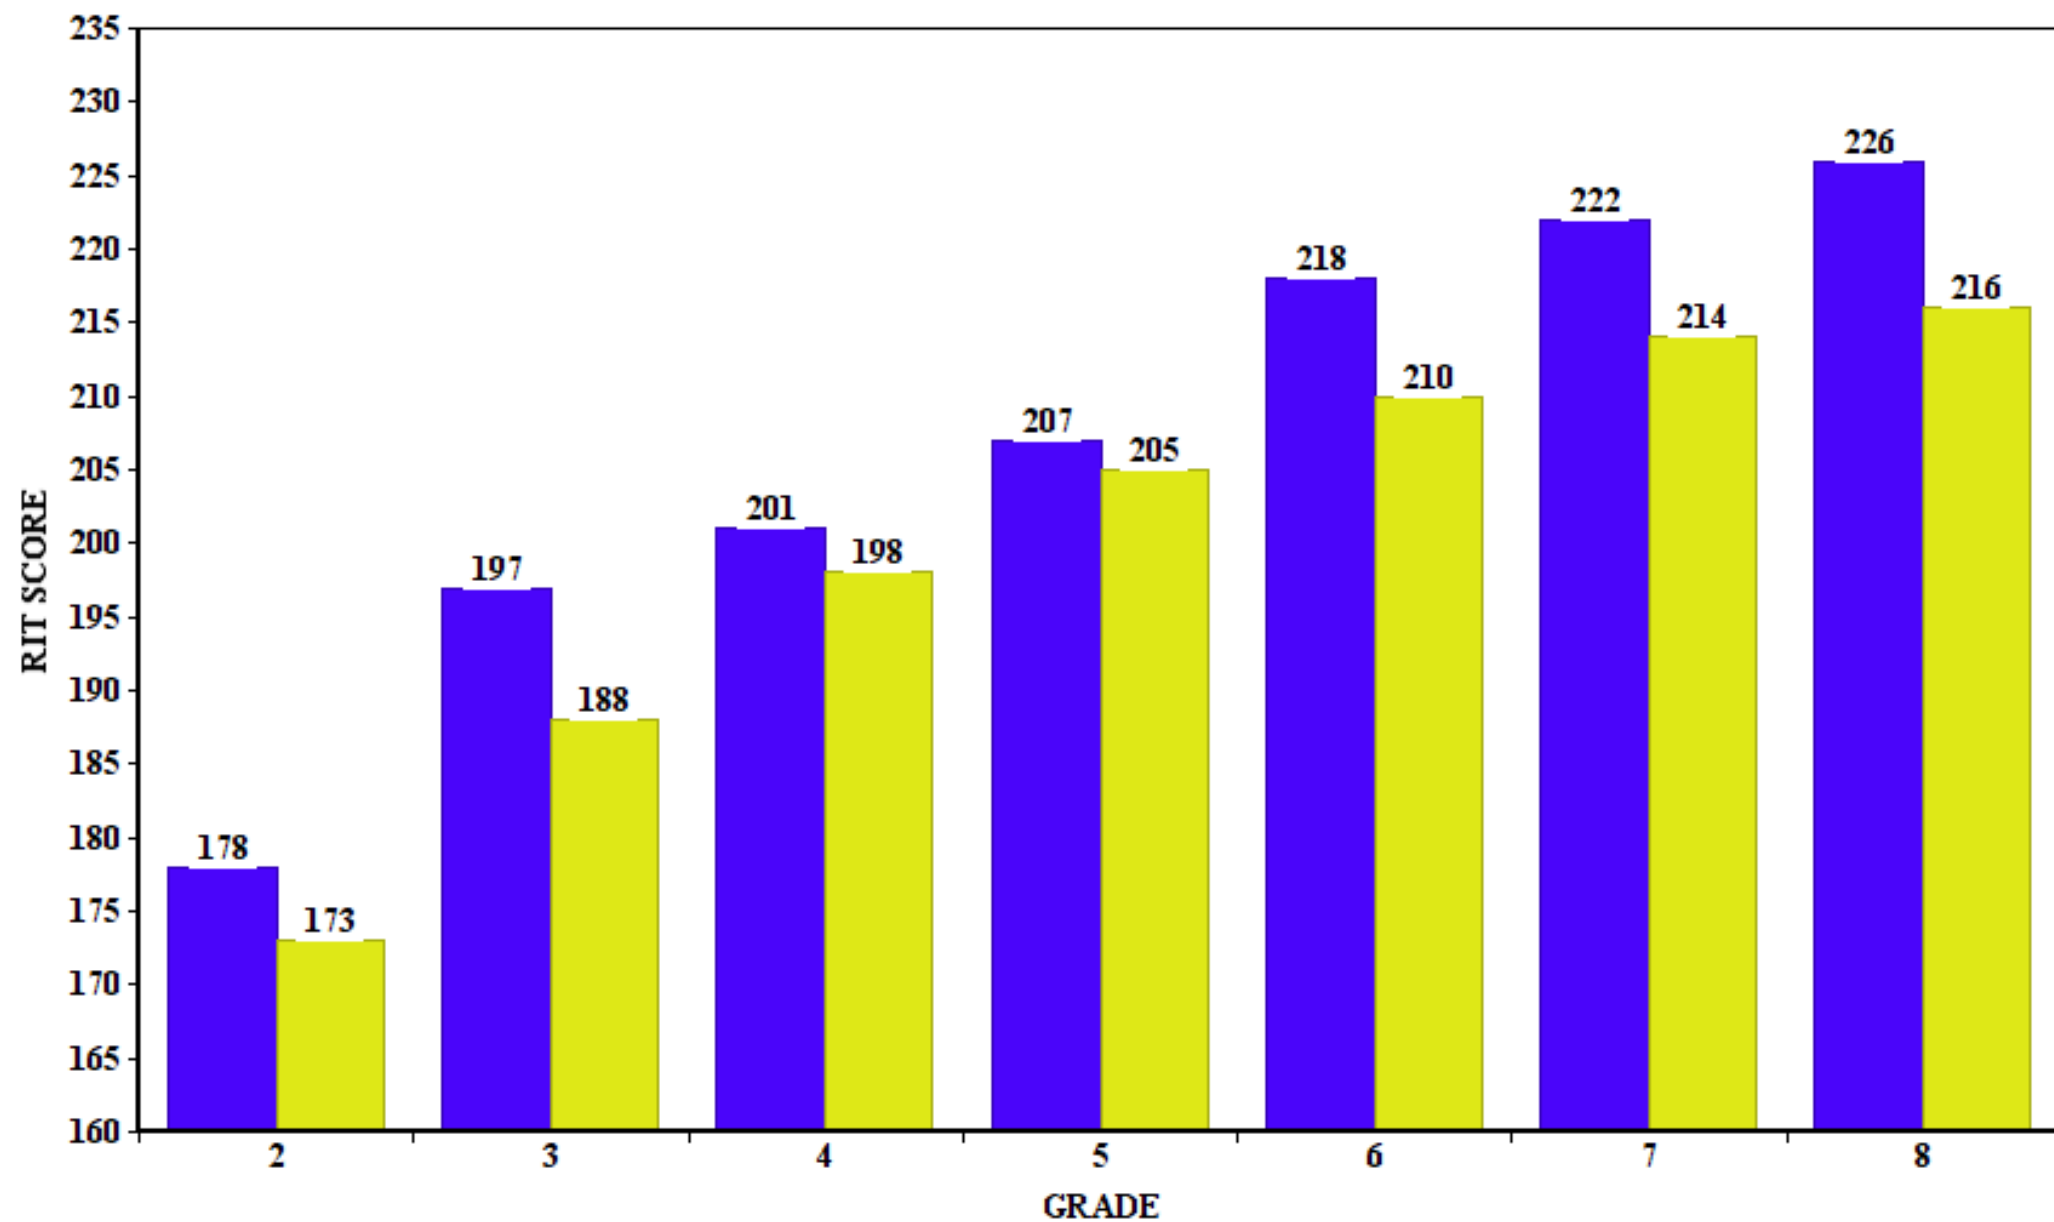

Epiphany Catholic School 2018 - 2019 Fall NWEA MAP Scores: MATH

■ Epiphany MATH RIT* ■ National RIT

*A RIT Score measures a student's growth over time.

Epiphany Catholic School 2018 - 2019 Fall NWEA MAP Scores: READING

■ Epiphany READING RIT+ ■ National RIT

*A RIT Score measures a student's growth over time.

Epiphany Catholic School 2018 - 2019 Fall NWEA MAP Scores: LANGUAGE USAGE

■ Epiphany LANGUAGE USAGE RIT* ■ National RIT

*A RIT Score measures a student's growth over time.