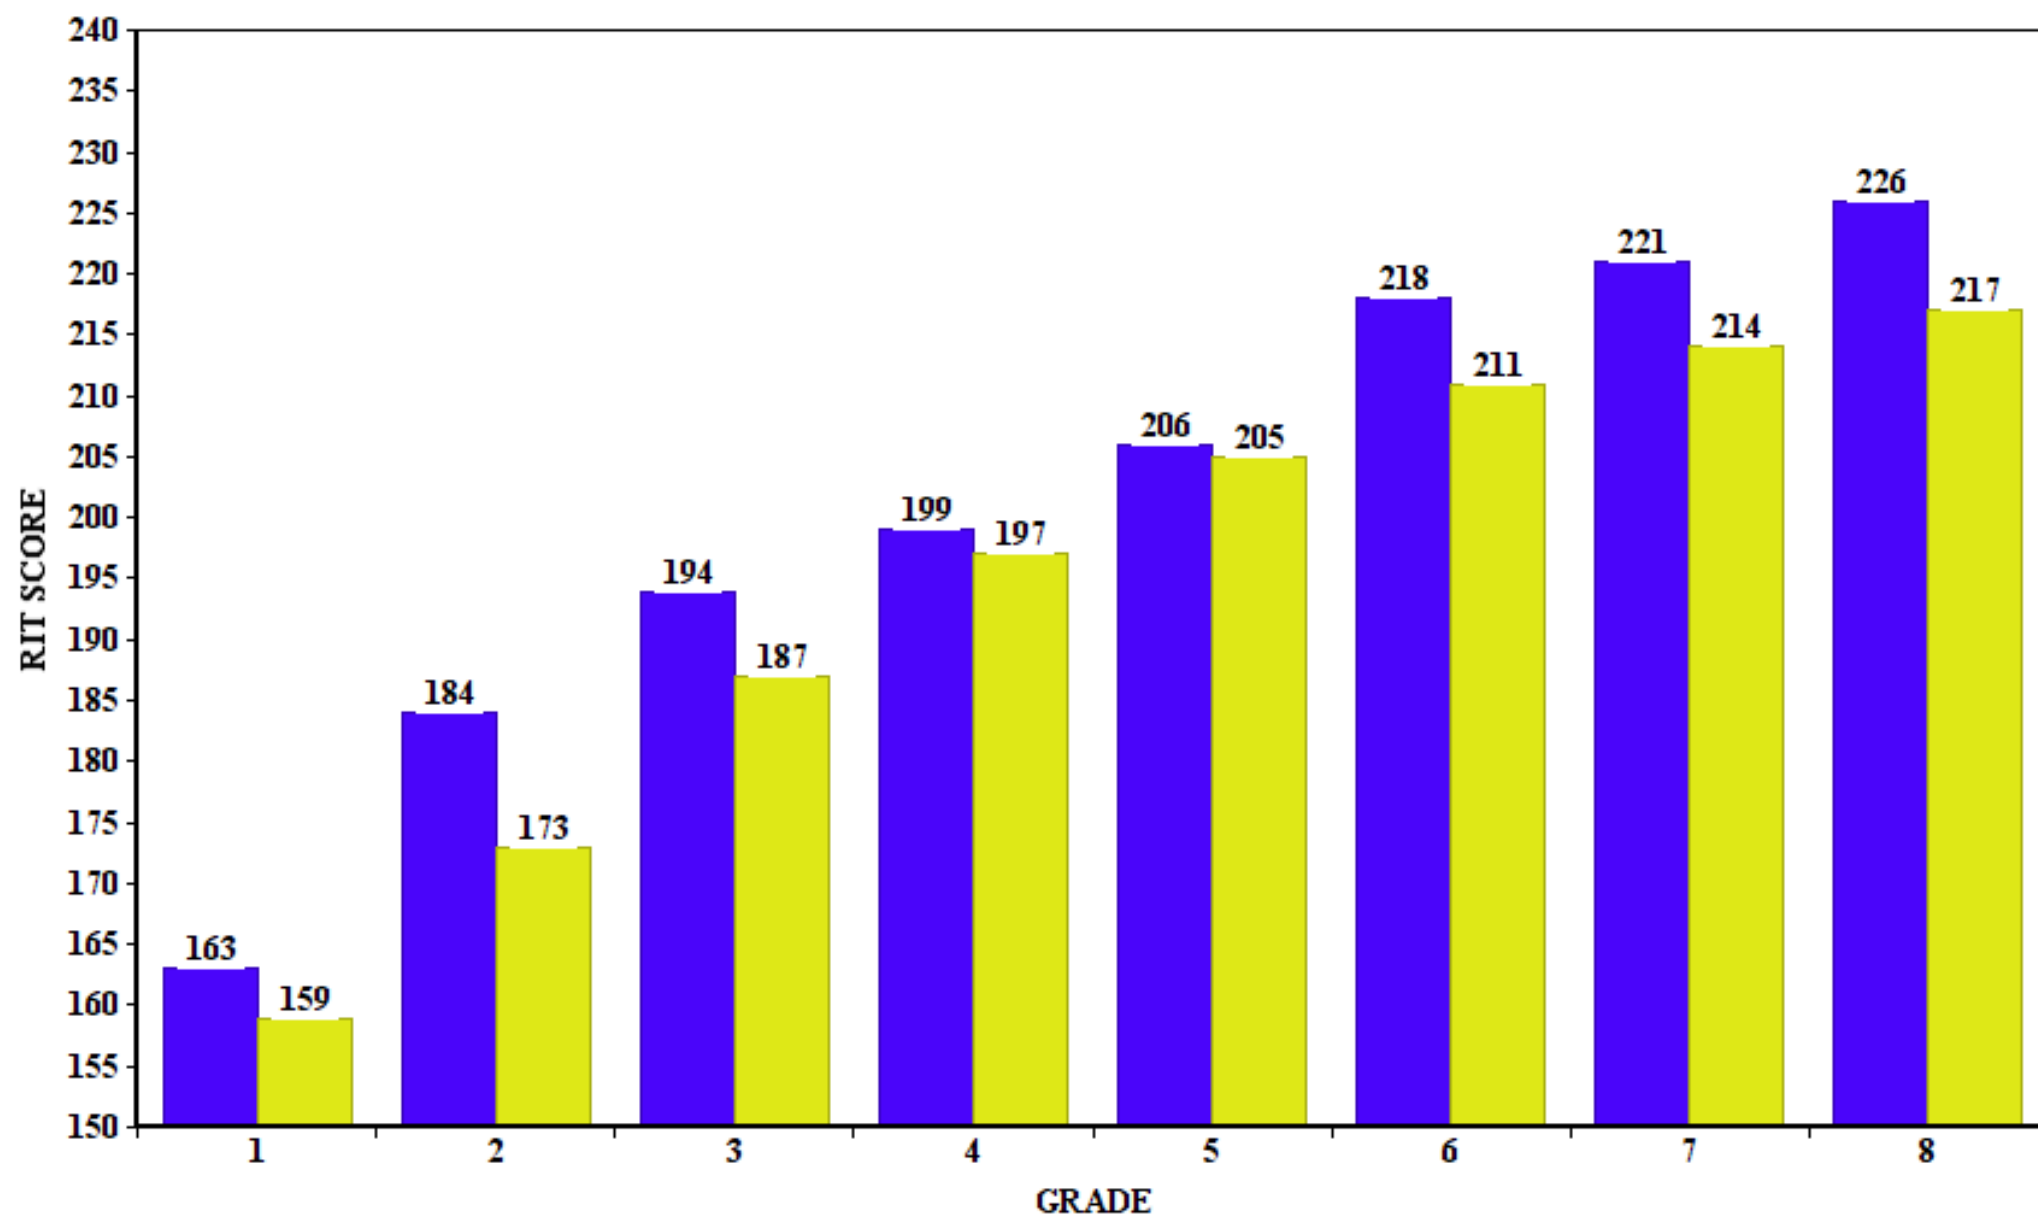

Epiphany Catholic School 2018 - 2019 Fall NWEA MAP Scores: MATH

■ Epiphany MATH RIT* ■ National RIT

*A RIT Score measures a student's growth over time.

Epiphany Catholic School 2018 - 2019 Fall NWEA MAP Scores: READING

■ Epiphany READING RIT+ ■ National RIT

*A RIT Score measures a student's growth over time.

Epiphany Catholic School 2018 - 2019 Fall NWEA MAP Scores: LANGUAGE USAGE

■ Epiphany LANGUAGE USAGE RIT* ■ National RIT

*A RIT Score measures a student's growth over time.